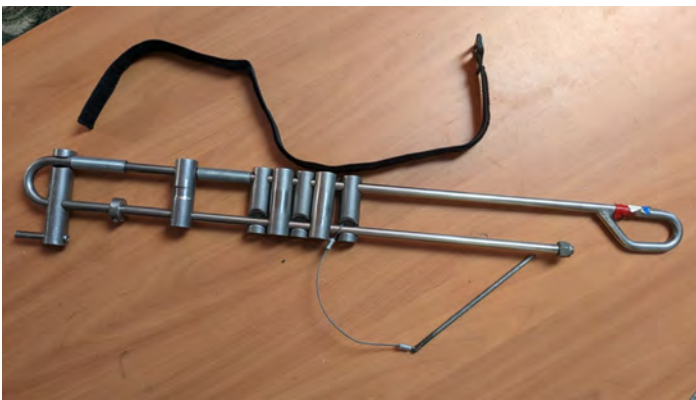

Blue Ridge Grotto Auction - Carl Cornett's Caving Gear

The caving gear presented here is for a Blue Ridge Grotto Auction. Gear is to be sold as is. Original price for some of the gear is included along with a suggested starting bid. Any bids will be accepted, but BRG reserves the right to say a bid is not enough ($1.00 for a $100 piece if gear is just not enough!). All proceeds will go to the Blue Ridge Grotto of the NSS.

The Auction is open to anyone, including BRG members. The auction starts on September 19 and will end on October 31. Make your bids via email to sockydr@cox.net. When bidding, please indicate the description plus the "Item Number" so there are no issues on what is being bid.

There are three vertical rigs which are presented as a set, plus there are some items which contain multiple products. If someone wishes to bid on separate pieces, that is ok. However, those who bid on the set will override bids for individual parts. Most gear is lightly used, but the condition will be noted below with the photos.

If gear needs to be mailed, the purchaser will be responsible for postage costs. Payment can be made my cash, check, or PayPal.

Contact Dave Socky for any questions sockydr@cox.net.

Item #S1: El Cap long Rack, loaded. Excellent condition
New: $300.00. Suggested start: $150.00